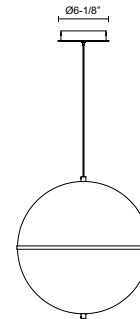

KUZCO

CANADA: 19054 28TH AVENUE - SURREY, BC V3Z 6M3

USA: 3035 E. LONE MOUNTAIN ROAD - LAS VEGAS, NV 89081

WWW.KUZCOLIGHTING.COM

© 2023 KUZCO LIGHTING. ALL RIGHTS RESERVED.

COMMENT