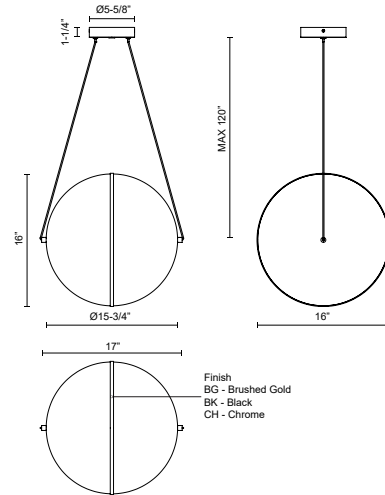

ARIES PD76716

PENDANTS

PROJECT

SPECIFICATION DETAILS

Fixture Dimensions	L17" x W16" x H16"
Light Source	LED with DC Driver
Wattage	21W
Total Lumens	1650lm
Delivered Lumens	BG-1672lm; BK-1615lm; CH-1703lm;
Voltage	120V
Color Temperature	3000K
CRI (Ra)	90CRI
Optional Color Temps	2700K - 5000K Available, Minimum Order Quantities Apply
LED Rated Life	50,000 hours
Dimming	100% - 10%, TRIAC or ELV Dimmer (Not Included)
Diffuser Details	Clear External Acrylic
Glass Details	Frosted Internal Glass
Adjustable	Yes
Wire Length	120" Max
Wire Type	Black
Minimum Hang Height	20"
Sloped Ceiling Adaptable	Yes
Location	Dry
Illumination Direction	Up/Down
Canopy Dimensions	D5-5/8" x H1-1/4"
CEC Title 24 JA8	Yes, JA8-2022
Paint Finish	BG01; BK01; CH01;

* For custom options, consult factory for details.

* For warranty information, please visit www.kuzcolighting.com/warranty

DESCRIPTION

The celestial spheres of the Aries Collection create a one-of-a-kind space that's quite literally out of this world. This fantastic displace of floating light makes a superb statement piece in any style home. Each of the three incredible finishes offers completely adjustable lengths up to 120". The gyroscope-like spheres can also be adjusted for optimal lighting from the interior frosted glass accents

Center Canopy Option

KUZCO

CANADA: 19054 28TH AVENUE - SURREY, BC V3Z 6M3

USA: 3035 E. LONE MOUNTAIN ROAD - LAS VEGAS, NV 89081

WWW.KUZCOLIGHTING.COM

© 2023 KUZCO LIGHTING. ALL RIGHTS RESERVED.

COMMENT